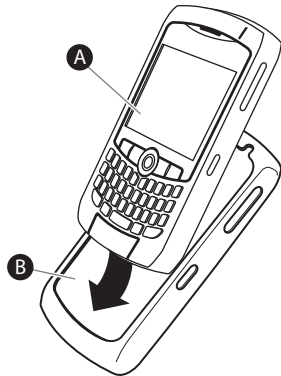

WildCharge
WIRE-FREE POWER

QUICK START GUIDE

1 Overview

- A. Blackberry Bold
- B. Wireless Power Pad Device Adaptor (Skin)

2 Installation

1. Carefully insert the BlackBerry Bold into the Skin, as shown in the overview.
2. Use your fingers to stretch the Skin over the top of the BlackBerry.
3. You are now ready to enjoy wire-free charging.

3 Operation

1. Place the Wireless Power Pad enabled BlackBerry on to the Wireless Power Pad making sure it rests fully on the pad.
2. The blue indicator light appears on the Wireless Power Pad when the BlackBerry is being charged.
3. You are now experiencing wire-free charging.